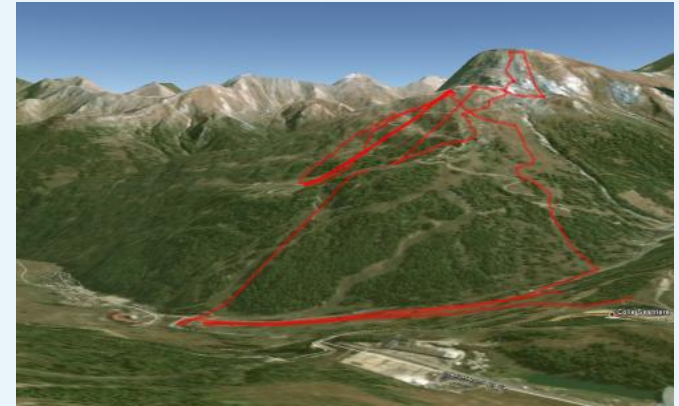

TRBOPLUS GPS LOGGER

TRBOPlus option board with data logger application store continuously GPS positions on OB internal memory.

The final GPS track with a rate up to 5 sec. could be plotted on Google Earth with free software tools.(GPS track file format: GPX or KMZ)

TRBOPLUS TALK FINDER adds also: 5 tone signaling, ETS 300-230 signaling and GPS coordinate on radio display .

Zu beziehen über :

www.oppermann-telekom.de

Jan Oppermann
Hauptstraße 34a
D-06507 Friedrichsbrunn/Harz