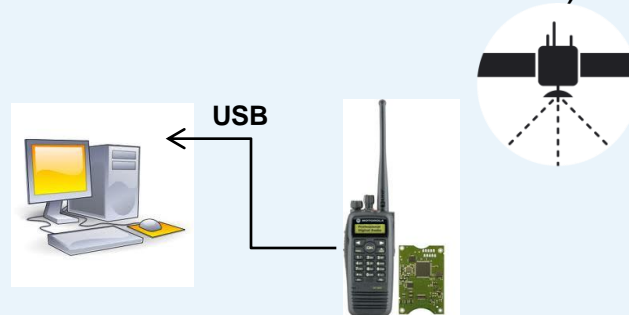

TRBOPLUS GPS LOGGER

TRBOPlus option board with data logger application store continuously GPS positions on OB internal memory.

The final GPS track with a rate up to 5 sec. could be plotted on Google Earth with free software tools.(GPS track file format: GPX or KMZ)

TRBOPLUS TALK FINDER adds also: 5 tone signaling, ETS 300-230 signaling and GPS coordinate on radio display .

Zu beziehen über :

www.oppermann-telekom.de

Jan Oppermann
Hauptstraße 34a
D-06507 Friedrichsbrunn/Harz